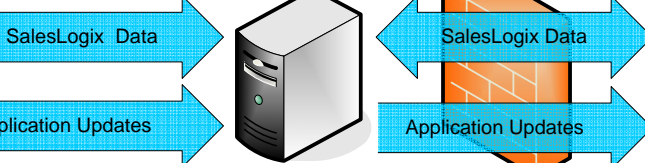

System Data

User and System Settings

Sync Packages, Metadata

CRM Connector

Mobile Connection Server

Option 1 – Enterprise Wireless Sync

Note: End-to-end 3DES support between BlackBerry Enterprise Server and BlackBerry devices.