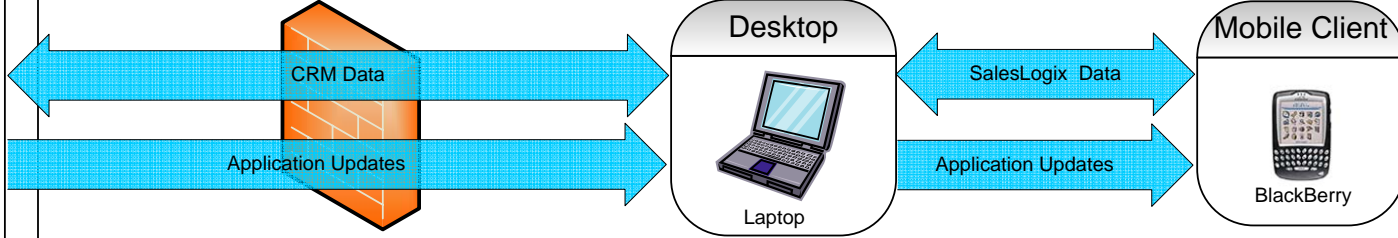

Option 2 – Enterprise Desktop Sync

Desktop Manager RapidSync Add-in