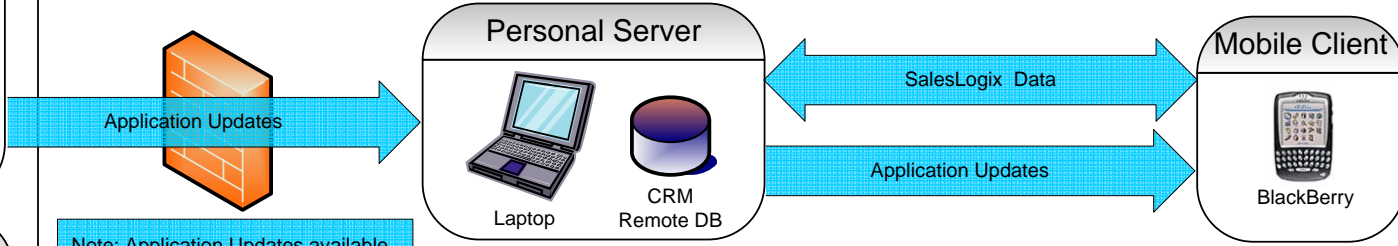

System Data

User and System Settings

Sync Packages, Metadata

CRM Connector

Mobile Connection Server

Option 1 – Enterprise Wireless Sync

Note: End-to-end 3DES support between BlackBerry Enterprise Server and BlackBerry devices.

Option 2 – Enterprise Desktop Sync

Desktop Manager RapidSync Add-in

Option 3 – Enterprise “Hybrid” Sync or Personal Edition Sync

Note: Application Updates available via enterprise edition only.

Wifi OR

WAN